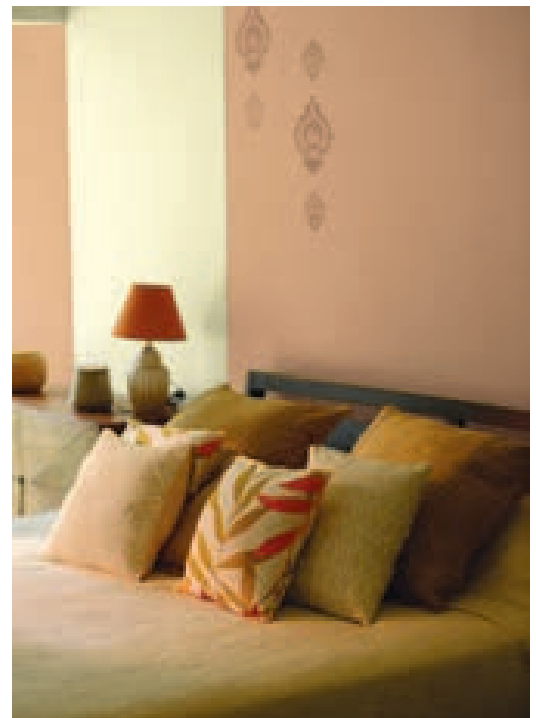

L124
Pure Ivory

0336
Buttercup-N

WALL STENCIL
Oyster

BEDROOMS

SETTING	1	2	3
COLOUR OPTION	1	2	3

Moroccan lanterns are beautiful objects and also make great candle holders.

To define the wall colour just above the head board or create a stencil within that wall gives the bed a beautiful definition.