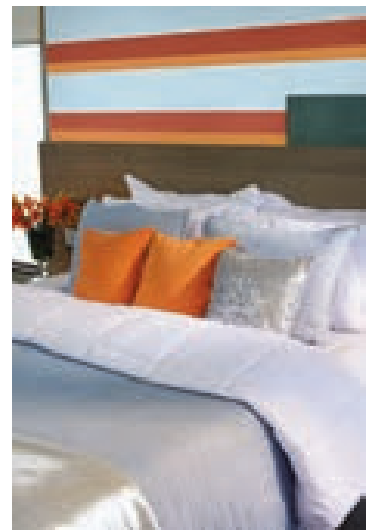

7331
Light Sky

7982
Mecca Gold

0523
Copper Leaf

BEDROOMS

SETTING	1	2	3
COLOUR OPTION	1	2	3

Long shelves and ledges with collections of books and objects look beautiful.

To add bling and shine use mirrored glass and sequence cushions and throws.