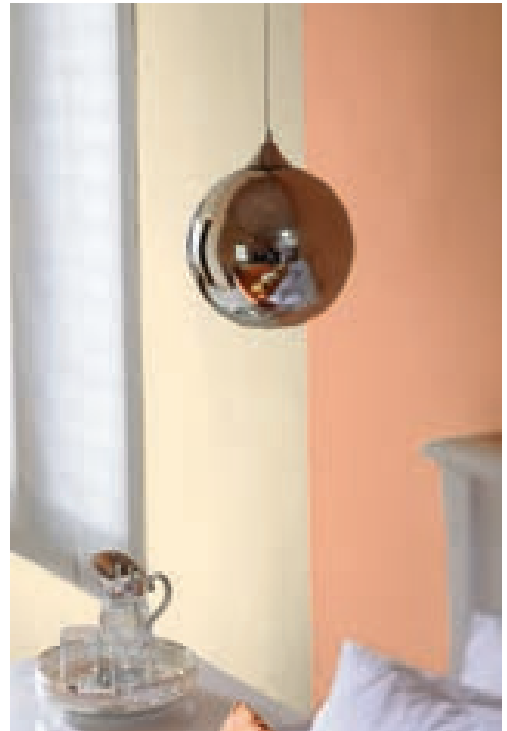

A low hung ceiling light above a bedside table doubles as a reading light.

0949
Moon Beam

8504
Woodfence

BEDROOMS

SETTING	1	2	3
COLOUR OPTION	1	2	3

CONTEMPORARY
SERIES

8754
Desert Dune

9559
Lost Lilac