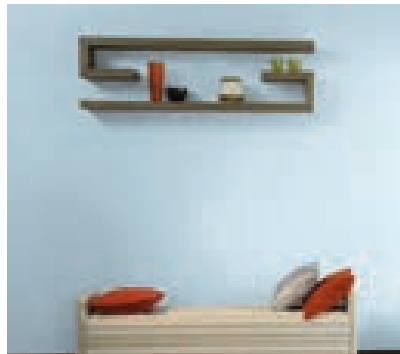

7331
Light Sky

7982
Mecca Gold

0523
Copper Leaf

BEDROOMS

SETTING	1	2	3
COLOUR OPTION	1	2	3

Long shelves and ledges with collections of books and objects look beautiful.

To add bling and shine use mirrored glass and sequence cushions and throws.