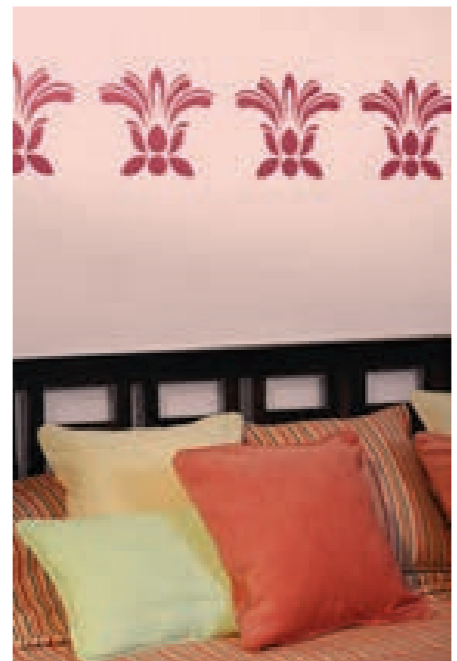

5155
Fox Glove Pink

WALL STENCIL
Cosmos

BEDROOMS

SETTING	1	2	3
COLOUR OPTION	1	2	3

Fresh flowers
enliven a room at
once.

Plain pastel cushions
in similar tones are
also a beautiful way to
dress a bed.

7210
Hyacinth Mist